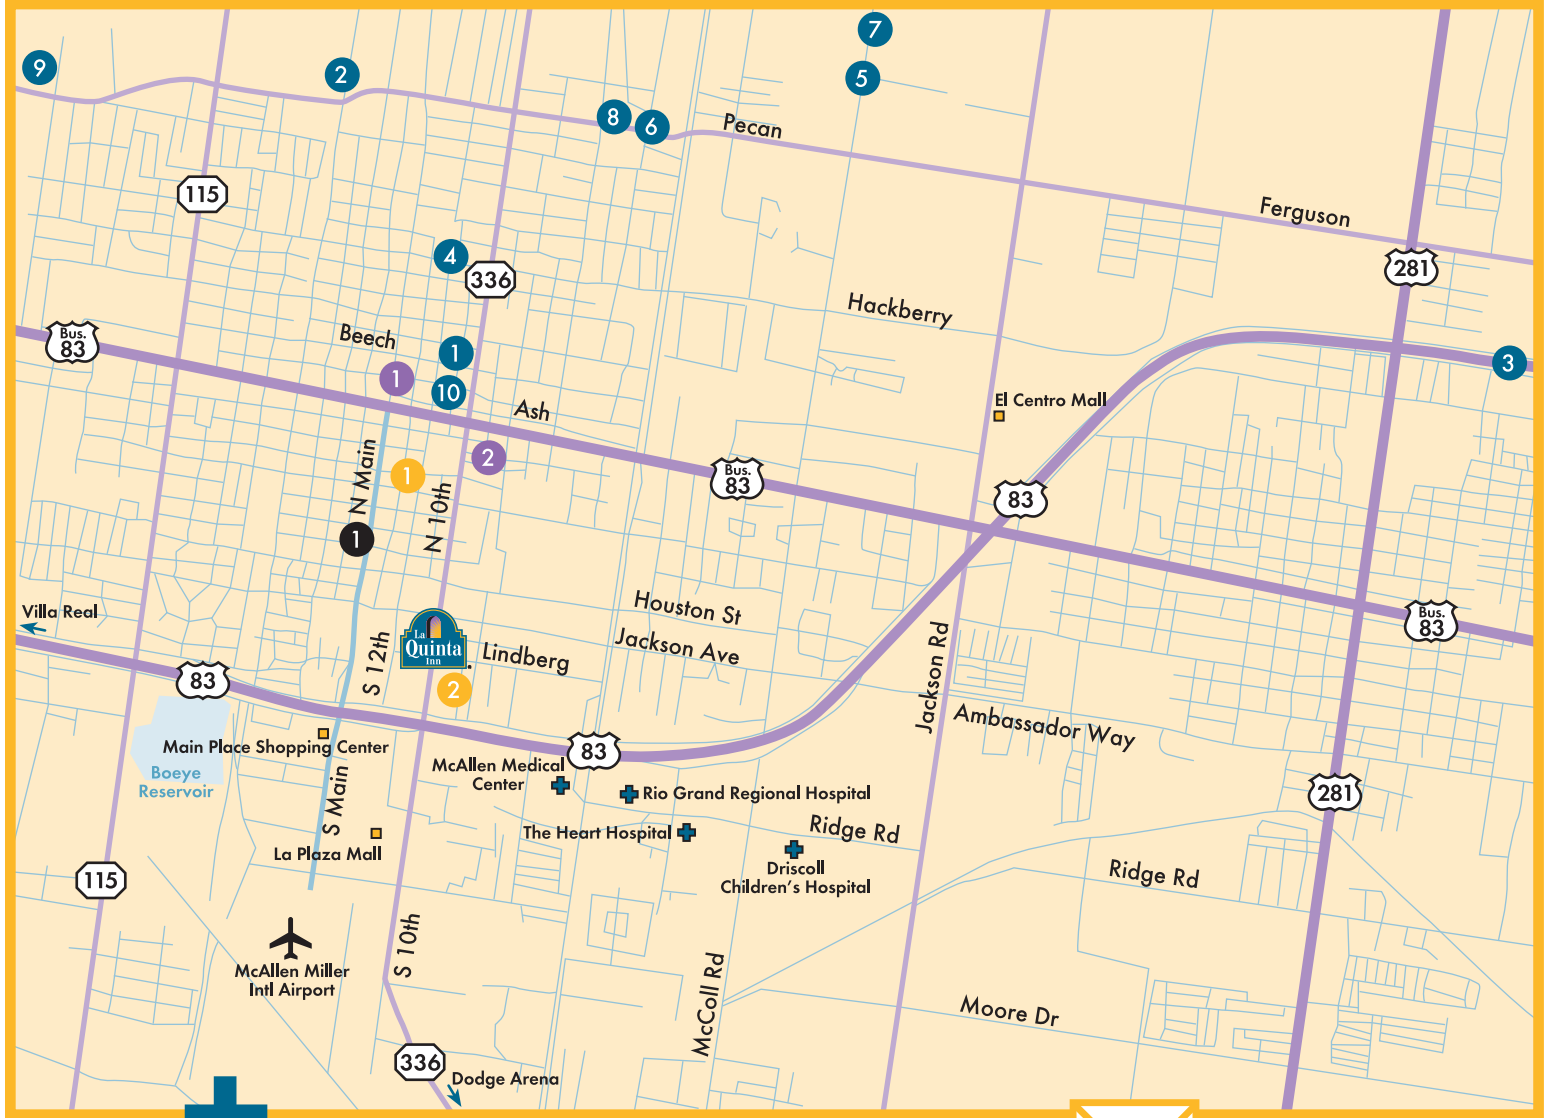

# Your Guide to Local Services

## Churches

- 1 First Baptist Church 1200 Beech
- 2 Calvary Baptist Church 1600 Harvey
- 3 Basilica of Our Lady of San Juan Del Valle
- 4 Our Lady of Sorrows Catholic Church 1108 Hackberry
- 5 First Assembly of God 2401 North McColl
- 6 St. Paul Lutheran Church 300 West Pecan
- 7 First United Methodist Church 4200 North McColl
- 8 St. Mark's United Methodist Church 301 West Pecan
- 9 McAllen United Pentecostal Church 3801 Daffodil
- 10 First Presbyterian Church 1102 Ash

## Post Offices

- 1 US Post Office - Downtown Substation 406 South 12th
- 2 Quips and Quotes - Post Office Substation 1301 South 10th

## Consulate

- 1 Consulate of Mexico 600 South Broadway